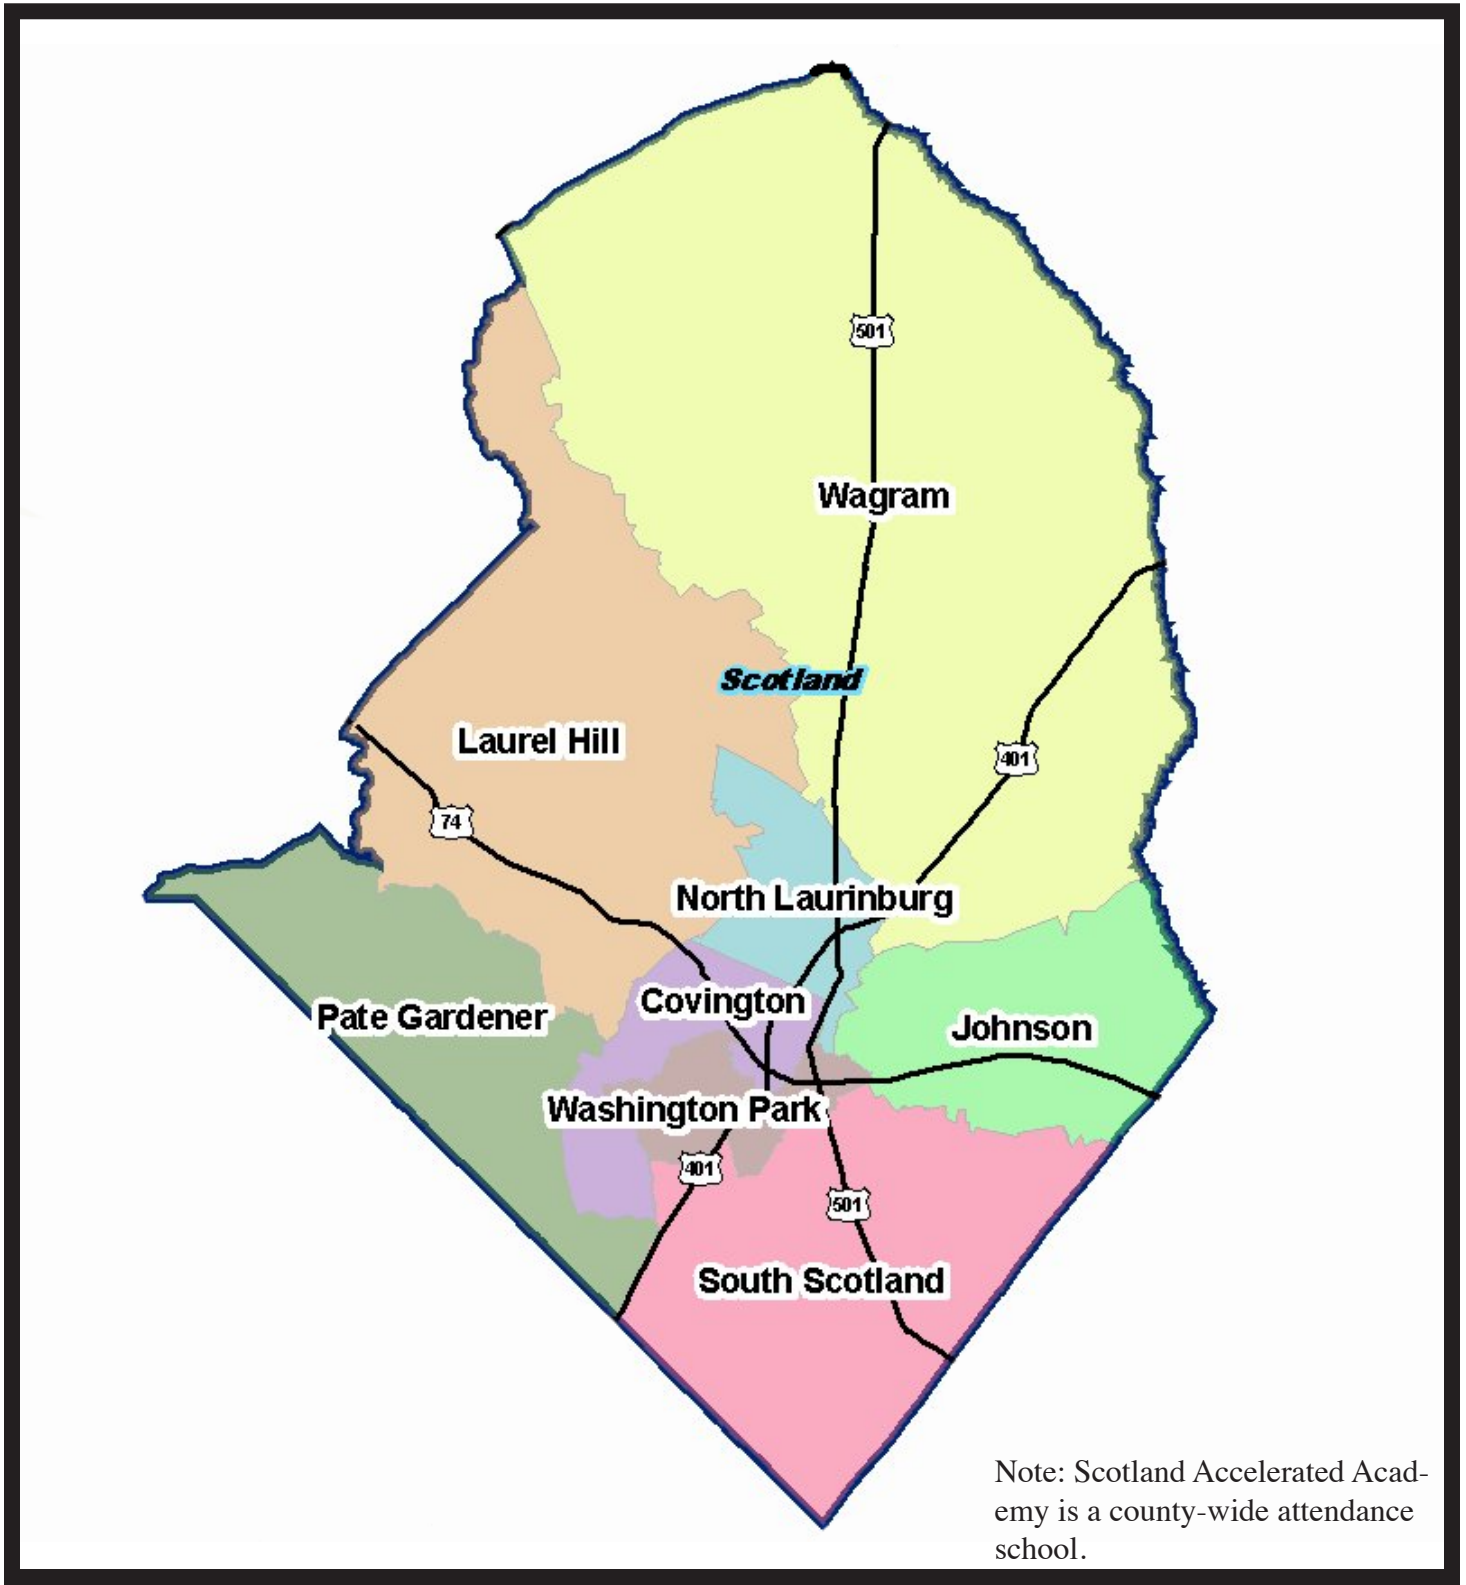

# Scotland County Elementary School Attendance Zones

Source: "Scotland County, NC Elementary Attendance Zones." [map] 1:17693. Scotland County GIS [computer files]. Using: Connect GIS, 2010. Cary, NC. Connect 311, LLC, 2009-10.